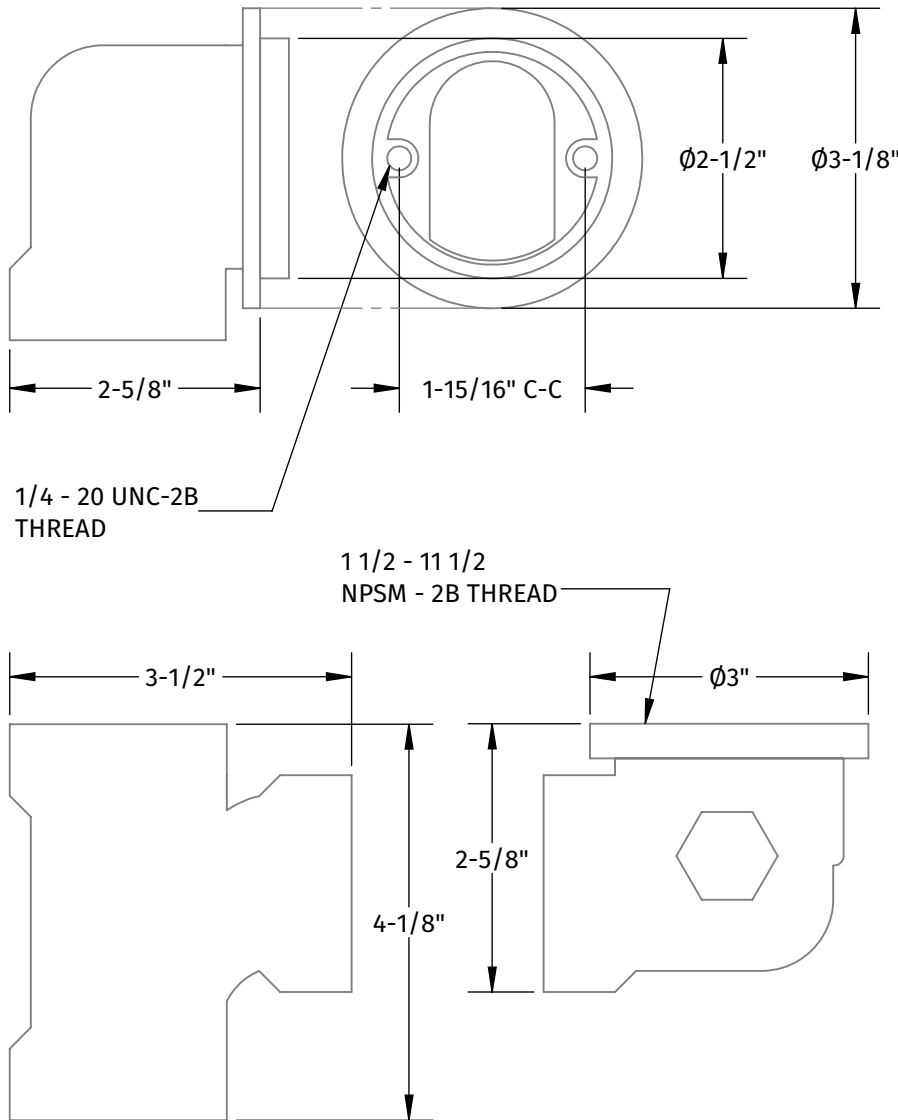

BDWPHKA BDWPHKP

ABS & PVC PLUMBER'S HALF KIT

A McAlpine Company
Mountain
Plumbing Products

SPECIFICATION SHEET

- KIT OFFERED IN 1-1/2" SCH 40 ABS (A) & PVC (P)
- COMPATIBLE WITH DOUBLE FLEX ADAPTER (NOT INCLUDED)
 - CBWODF-A
 - CBWODF-P
- COMPATIBLE WITH 1-1/2" SCH 40 PIPE (NOT INCLUDED)

SPECIFICATIONS SUBJECT TO CHANGE WITHOUT NOTICE

MT94-2

ECONOMY SOFT TOE TOUCH ROUND TRIM KIT

SPECIFICATION SHEET

A McAlpine Company

Mountain

Plumbing Products

1" OPEN
3/4" CLOSED

- FOR USE WITH Ø2" DRAIN OPENING
- WILL RETROFIT MOST MANUFACTURER'S NON-CABLE OPERATED DRAINS
- SUITABLE FOR MOST OVERFLOWS WITH TWO SCREW APPLICATION
- COMPATIBLE WITH ALL MOUNTAIN PLUMBING NON-CABLE OPERATED DRAINS
- WILL FIT A TUB UP TO 2" THICK WHEN USING COARSE ADAPTER
- LIFETIME WARRANTY ON CLICKING MECHANISM