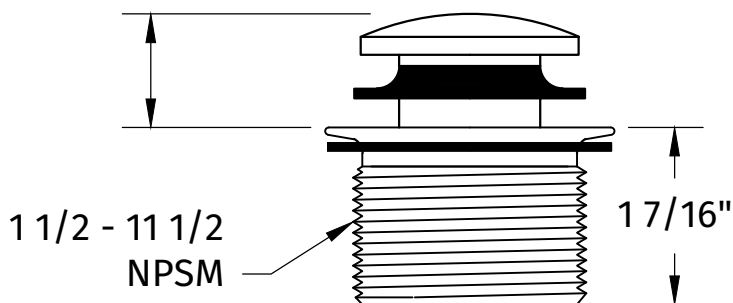

SPECIFICATIONS SUBJECT TO CHANGE WITHOUT NOTICE

MT94-2

ECONOMY SOFT TOE TOUCH ROUND TRIM KIT

SPECIFICATION SHEET

A McAlpine Company

Mountain

Plumbing Products

1" OPEN
3/4" CLOSED

- FOR USE WITH Ø2" DRAIN OPENING
- WILL RETROFIT MOST MANUFACTURER'S NON-CABLE OPERATED DRAINS
- SUITABLE FOR MOST OVERFLOWS WITH TWO SCREW APPLICATION
- COMPATIBLE WITH ALL MOUNTAIN PLUMBING NON-CABLE OPERATED DRAINS
- WILL FIT A TUB UP TO 2" THICK WHEN USING COARSE ADAPTER
- LIFETIME WARRANTY ON CLICKING MECHANISM