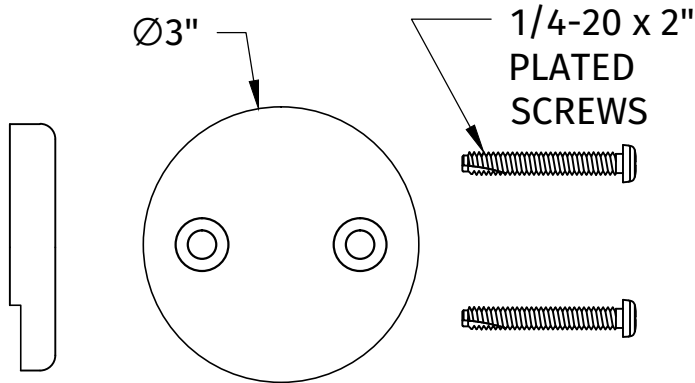

BDWPHKA BDWPHKP

ABS & PVC PLUMBER'S HALF KIT

A McAlpine Company
Mountain
Plumbing Products

SPECIFICATION SHEET

- KIT OFFERED IN 1-1/2" SCH 40 ABS (A) & PVC (P)
- COMPATIBLE WITH DOUBLE FLEX ADAPTER (NOT INCLUDED)
 - CBWODF-A
 - CBWODF-P
- COMPATIBLE WITH 1-1/2" SCH 40 PIPE (NOT INCLUDED)

SPECIFICATIONS SUBJECT TO CHANGE WITHOUT NOTICE

MT94-2

ECONOMY SOFT TOE TOUCH ROUND TRIM KIT

SPECIFICATION SHEET

A McAlpine Company

Mountain

Plumbing Products

1" OPEN
3/4" CLOSED

- FOR USE WITH Ø2" DRAIN OPENING
- WILL RETROFIT MOST MANUFACTURER'S NON-CABLE OPERATED DRAINS
- SUITABLE FOR MOST OVERFLOWS WITH TWO SCREW APPLICATION
- COMPATIBLE WITH ALL MOUNTAIN PLUMBING NON-CABLE OPERATED DRAINS
- WILL FIT A TUB UP TO 2" THICK WHEN USING COARSE ADAPTER
- LIFETIME WARRANTY ON CLICKING MECHANISM