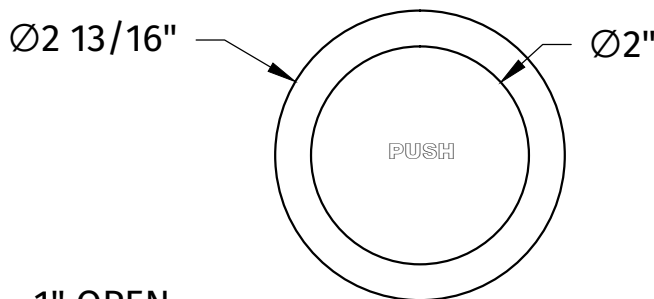

SPECIFICATIONS SUBJECT TO CHANGE WITHOUT NOTICE

MT94-2

ECONOMY SOFT TOE TOUCH ROUND TRIM KIT

SPECIFICATION SHEET

A McAlpine Company

Mountain

Plumbing Products

1" OPEN
3/4" CLOSED

- FOR USE WITH Ø2" DRAIN OPENING
- WILL RETROFIT MOST MANUFACTURER'S NON-CABLE OPERATED DRAINS
- SUITABLE FOR MOST OVERFLOWS WITH TWO SCREW APPLICATION
- COMPATIBLE WITH ALL MOUNTAIN PLUMBING NON-CABLE OPERATED DRAINS
- WILL FIT A TUB UP TO 2" THICK WHEN USING COARSE ADAPTER
- LIFETIME WARRANTY ON CLICKING MECHANISM